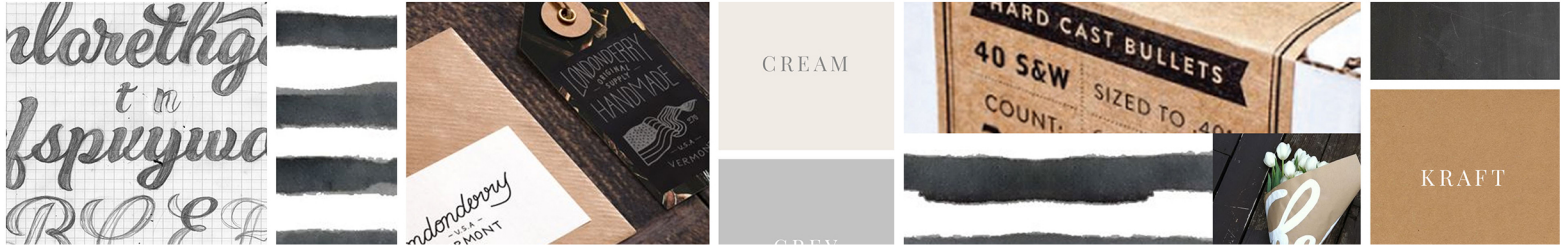

eaven AND west

calligraphy, lettering & creative studio

LOGO DESIGN PACKAGE $800

INCLUDES:

- --- MOOD BOARD // CREATION OF A COLOR PALETTE AND VISUAL INSPIRATION BOARD OF IMAGES TO NARROW DOWN YOUR STYLE AND BRAND.
- --- LOGO VARIATIONS // INCLUDES 4 (FOUR) LOGO DESIGN VARIATIONS. EACH COMPLETELY DIFFERENT FROM ONE ANOTHER WITH A UNIQUE STYLE/LAYOUT/FONTS/ETC. INCLUDES 2 REVISIONS.
- --- BRAND STYLE BOARD // DETAILED BRAND BOARD INCLUDING THE LOGO, COLOR PALETTE, SECONDARY LOGO OPTION, A SUBMARK OR BRAND ELEMENT, 2 FONT RECOMMENDATIONS, AND 2 PATTERN RECOMMENDATIONS. (1 REVISION)
- --- FINAL FILES // YOU WILL RECEIVE THE LOGO, SECONDARY LOGO, AND SUBMARK/ELEMENTS IN .JPG, .PNG, .PNG TRANSPARENT BACKGROUND, .EPS, AND A WATER MARK. YOU WILL RECEIVE THE COLOR CODES AND PATTERNS IN 12"X12" AT 300DPI JPEG. FONTS ARE NOT INCLUDED AND DESIGN FILES ARE AN ADDITIONAL CHARGE.

BRAND DESIGN $1,800

INCLUDES:

- --- BUSINESS CARD // DESIGNED BUSINESS CARD BASED AROUND YOUR BRAND. ADDITIONAL CARD SETUP $50 EA.
- --- STATIONERY // CUSTOM DESIGNED LETTERHEAD + ENVELOPE OR A NOTECARD + ENVELOPE DESIGN OF YOUR CHOICE.
- --- STAMP/STICKER // DESIGN AND CREATION OF CUSTOM WOOD STAMP
- --- FACEBOOK PAGE // DESIGN OF A FACEBOOK PAGE COVER, PROFILE PICTURE, AND 3 BUTTONS OF YOUR CHOICE. OPTION TO PURCHASE A .PSD TEMPLATE FOR $125.
- --- NOTES // EACH PRINT ITEM RECEIVES 1 (ONE) ROUND OF REVISIONS. YOU WILL RECEIVE PDF FILES FOR EACH PIECE AND .JPG FILES FOR THE FACEBOOK PAGE DESIGNS. YOU WILL RECEIVE A 2X2" STAMP WOOD STAMP. PRINT QUOTE AVAILABLE (INCLUDES PRINT HANDLING FEE) AND ALL ILLUSTRATOR FILES ARE AN ADDITIONAL COST.

CALLIGRAPHY & HAND LETTERING

- --- LOGO $250 // 1 (ONE) CALLIGRAPHY OR CUSTOM LETTERED LOGO (OR SECONDARY LOGO OR SUBMARK) WILL INCLUDE A MOOD BOARD WITH THE LOGO DESIGN. YOU RECEIVE 1 REVISION AND ADDITIONAL REVISIONS ARE BILLED AT MY HOURLY RATE.
- --- WORDS $20 // ADDITIONAL WORDS FOR MARKETING, WEBSITES, PROMOTIONAL, ETC. ARE BILLED AT $20 PER EACH WORD (REVISIONS BILLED HOURLY). YOU WILL BE SENT THE WORD IN A VECTOR .EPS FILE IN BLACK AND WHITE WATERMARK.
- --- FINAL FILES // YOU WILL RECEIVE THE LOGO (OR SECONDARY LOGO, AND SUBMARK/ELEMENTS) IN .JPG, .PNG, .PNG TRANSPARENT BACKGROUND, .EPS, AND A WATER MARK. ANY FONTS USED ARE NOT INCLUDED AND DESIGN FILES ARE AN ADDITIONAL CHARGE.

WEB STYLING & BUILD - $2,000

ALL WEB DESIGN AND BUILD OUTS ARE CURRENTLY BEING HOSTED BY SQUARESPACE: